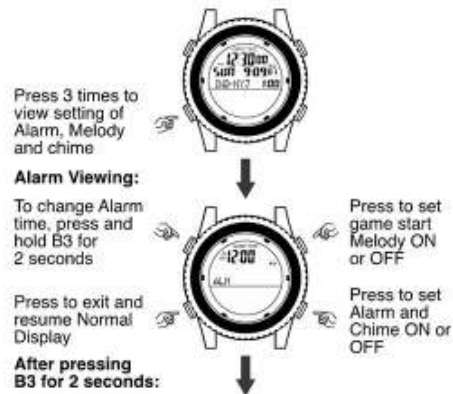

HOW TO SET ALARM, MELODY AND CHIME