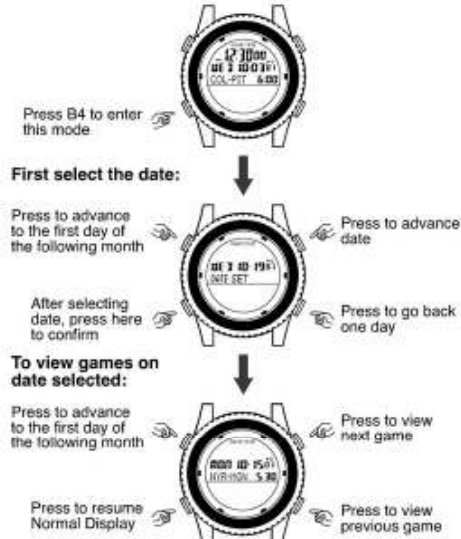

TO VIEW ALL NHL GAMES BEING PLAYED ON A SPECIFIC DAY