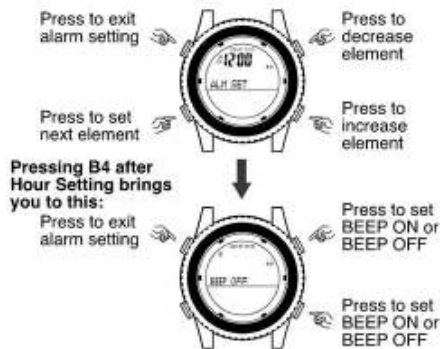

TO DOWNLOAD SCHEDULE FROM PC
• Visit Game Time's website at www.schedulewatch.com. Connect the schedule watch to a USB port on your computer using the included cable.