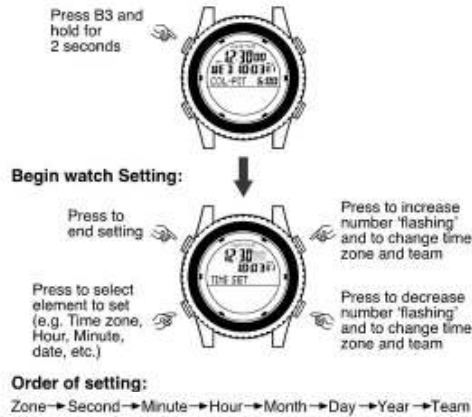

HOW TO SET YOUR WATCH