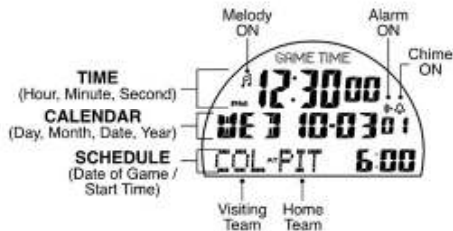

NHL SCHEDULE WATCH

LCD DISPLAY DESCRIPTION

Start times are based on selected time zone

HOW TO VIEW YOUR TEAM'S SCHEDULE

TO VIEW ALL GAMES BEING PLAYED TODAY

TO VIEW ALL NHL GAMES BEING PLAYED ON A SPECIFIC DAY