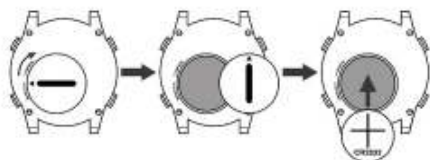

BATTERY REPLACEMENT

• Open the battery cover
 • Put in a new lithium battery (CR2032 or equivalent) and tighten the cover

Operating Tips

1. At the start of each game the watch will play the "Star Spangled Banner" or "O Canada" for Canadian teams. If the watch plays this melody at the wrong time, check to see if your time zone is set correctly. (Time Zone can be set when after entering into set mode). If no melody is heard, check to see if the melody is set ON by observing the melody in the left upper corner.
2. The melody can be heard by pressing and holding down the button B2 for 2 seconds. Your team and time zone setting is also displayed during this time.
3. To stop the melody playing or the alarm sound, just press any button.
4. Every watch is factory pre-set to the correct time zone according to your team. If you travel to another zone, do remember to change the time zone correctly.
 E: Eastern Time C: Central Time
 M: Mountain Time P: Pacific Time
 A: Alaska Time
5. You can set the watch to give beeps per button press or be silent by setting it BEEP ON or BEEP OFF after alarm hour setting.
6. The watch will automatically resume normal time display if no button is pressed for 15 seconds.
7. If the EL backlight goes dim or the display goes blank, replace a new Lithium CR2032 battery (or equivalent). After battery replacement, remember to set your zone and team in addition to the time and date
8. Zone setting: set your zone in the time setting mode, pressing B1 or B2 to change zone (E, C, M, P, A), then press B3 to confirm and resume normal time display or B4 to confirm and continue for second setting.
9. Team setting: set your team in the time setting mode after year setting by pressing B4, pressing B1 or B2 to change team, then press B3 to confirm and resume normal time display or B4 to confirm and continue for second setting.