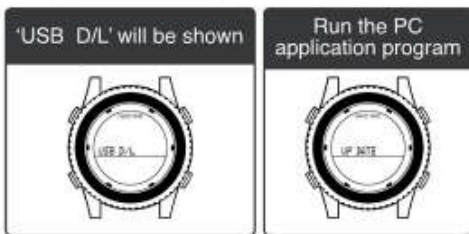

• After finishing download, 'UP DATE' will be displayed, and when update of new schedule is finished, the schedule will go back to normal screen

SUPPORTED OPERATING SYSTEMS

• Windows ME, Windows 2000, and Windows XP