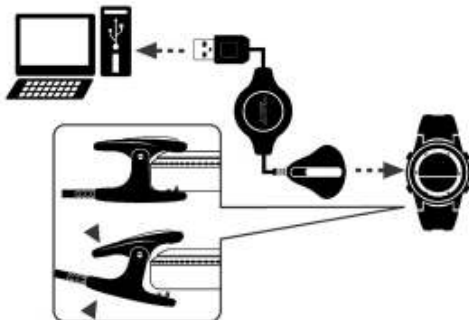

HOW TO SET YOUR WATCH

HOW TO SET ALARM, MELODY AND CHIME

TO DOWNLOAD SCHEDULE FROM PC
 • Visit Game Time's website at www.schedulewatch.com. Connect the schedule watch to a USB port on your computer using the included cable.